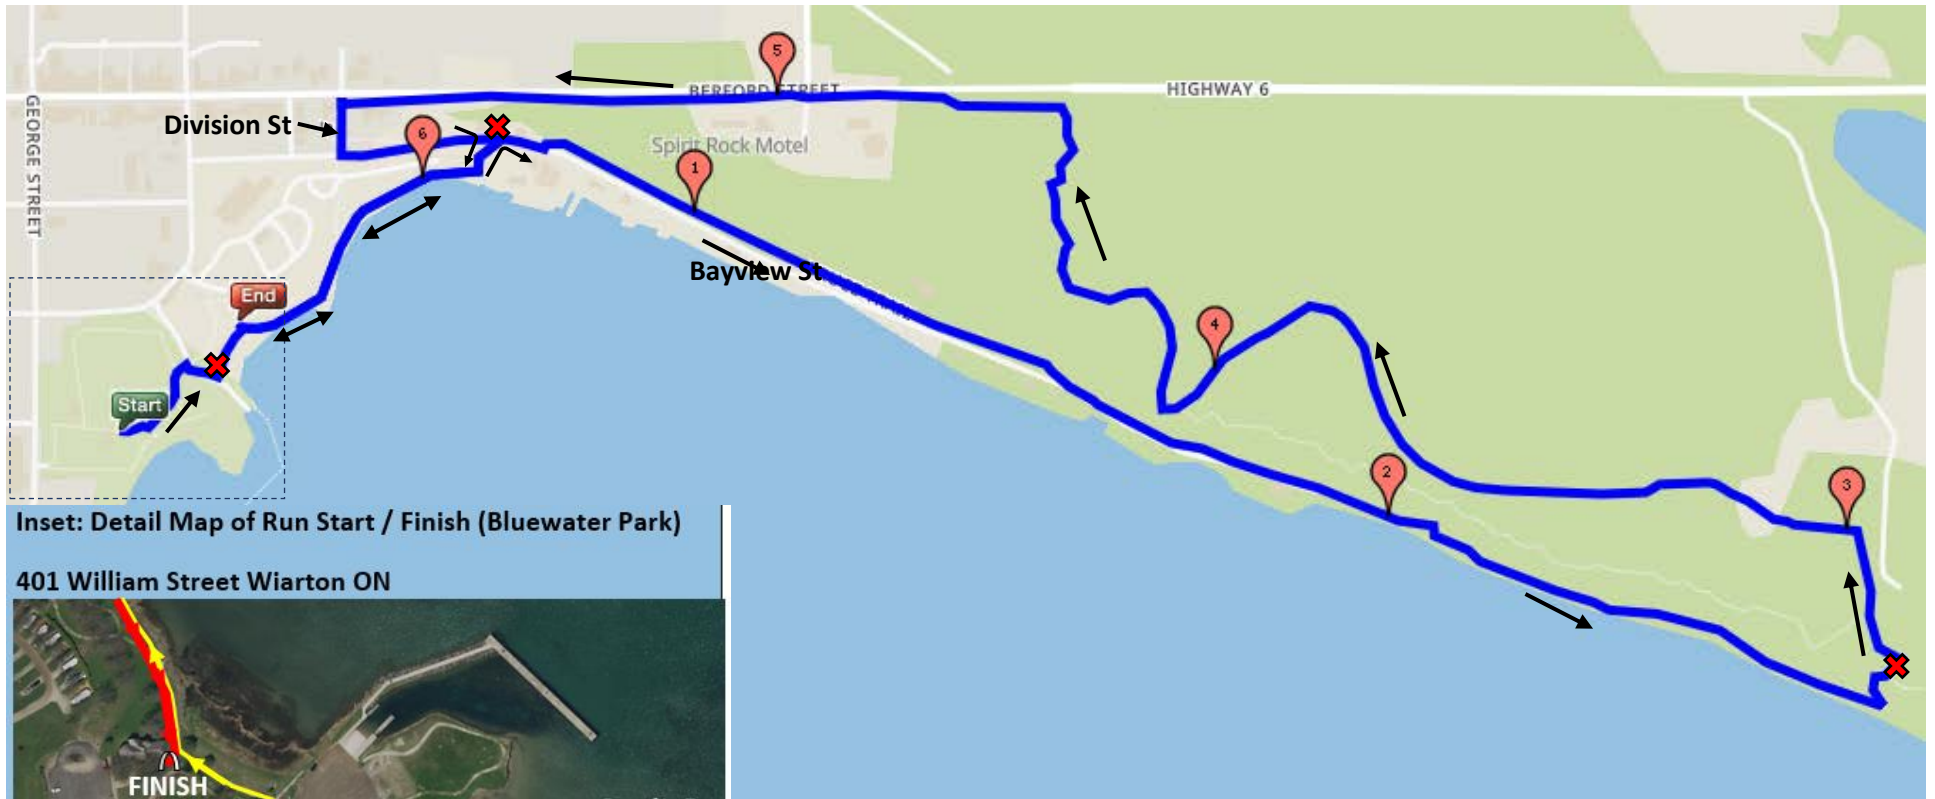

2021 Suntrail Course Duathlon
– First Run and Subaru Sprint
Run

Saturday August 10, 2024

3.4 km

<http://www.gmap-pedometer.com/?r=7599936>

✘ Race Marshal

**Inset: Detail Map of Duathlon Run 1 Start / Finish
(Bluewater Park)**

401 William Street Warton ON

Out to Run 
In from Run 
Transition

BPMR Suntrail Course Bike Ride (22.4km) – Saturday August 10, 2024

Course Link: <http://www.gmap-pedometer.com/?r=7757516>

BPMR Suntrail Course Run – 6.5 KM - Saturday August 10, 2024

<http://www.gmap-pedometer.com/?r=7599934>

Inset: Detail Map of Run Start / Finish (Bluewater Park)

401 William Street Warton ON

Out to Run 
In from Run 
Transition 

 Race Marshal