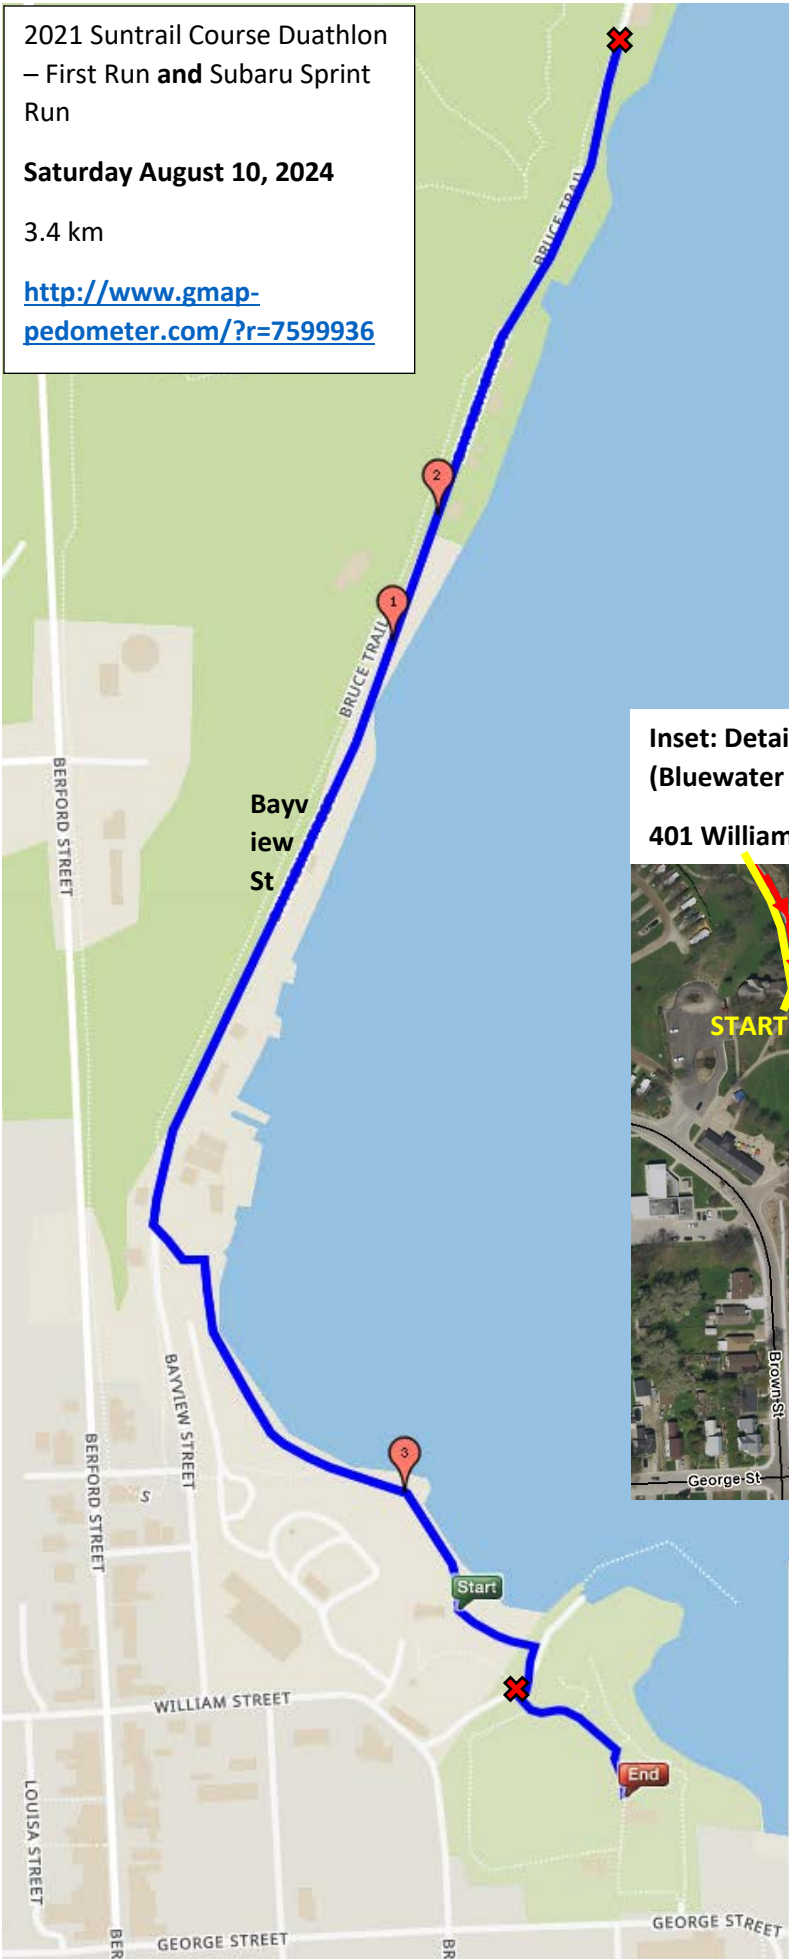

2021 Suntrail Course Duathlon
– First Run and Subaru Sprint
Run

Saturday August 10, 2024

3.4 km

<http://www.gmap-pedometer.com/?r=7599936>

✘ Race Marshal

**Inset: Detail Map of Duathlon Run 1 Start / Finish
(Bluewater Park)**

401 William Street Warton ON

Out to Run 
In from Run 
Transition

BPMR Suntrail Course Bike Ride (22.4km) – Saturday August 10, 2024

Course Link: <http://www.gmap-pedometer.com/?r=7757516>

BPMR Suntrail Course Run – 6.5 KM - Saturday August 10, 2024

<http://www.gmap-pedometer.com/?r=7599934>

Inset: Detail Map of Run Start / Finish (Bluewater Park)

401 William Street Warton ON

Out to Run 
In from Run 
Transition 

 Race Marshal