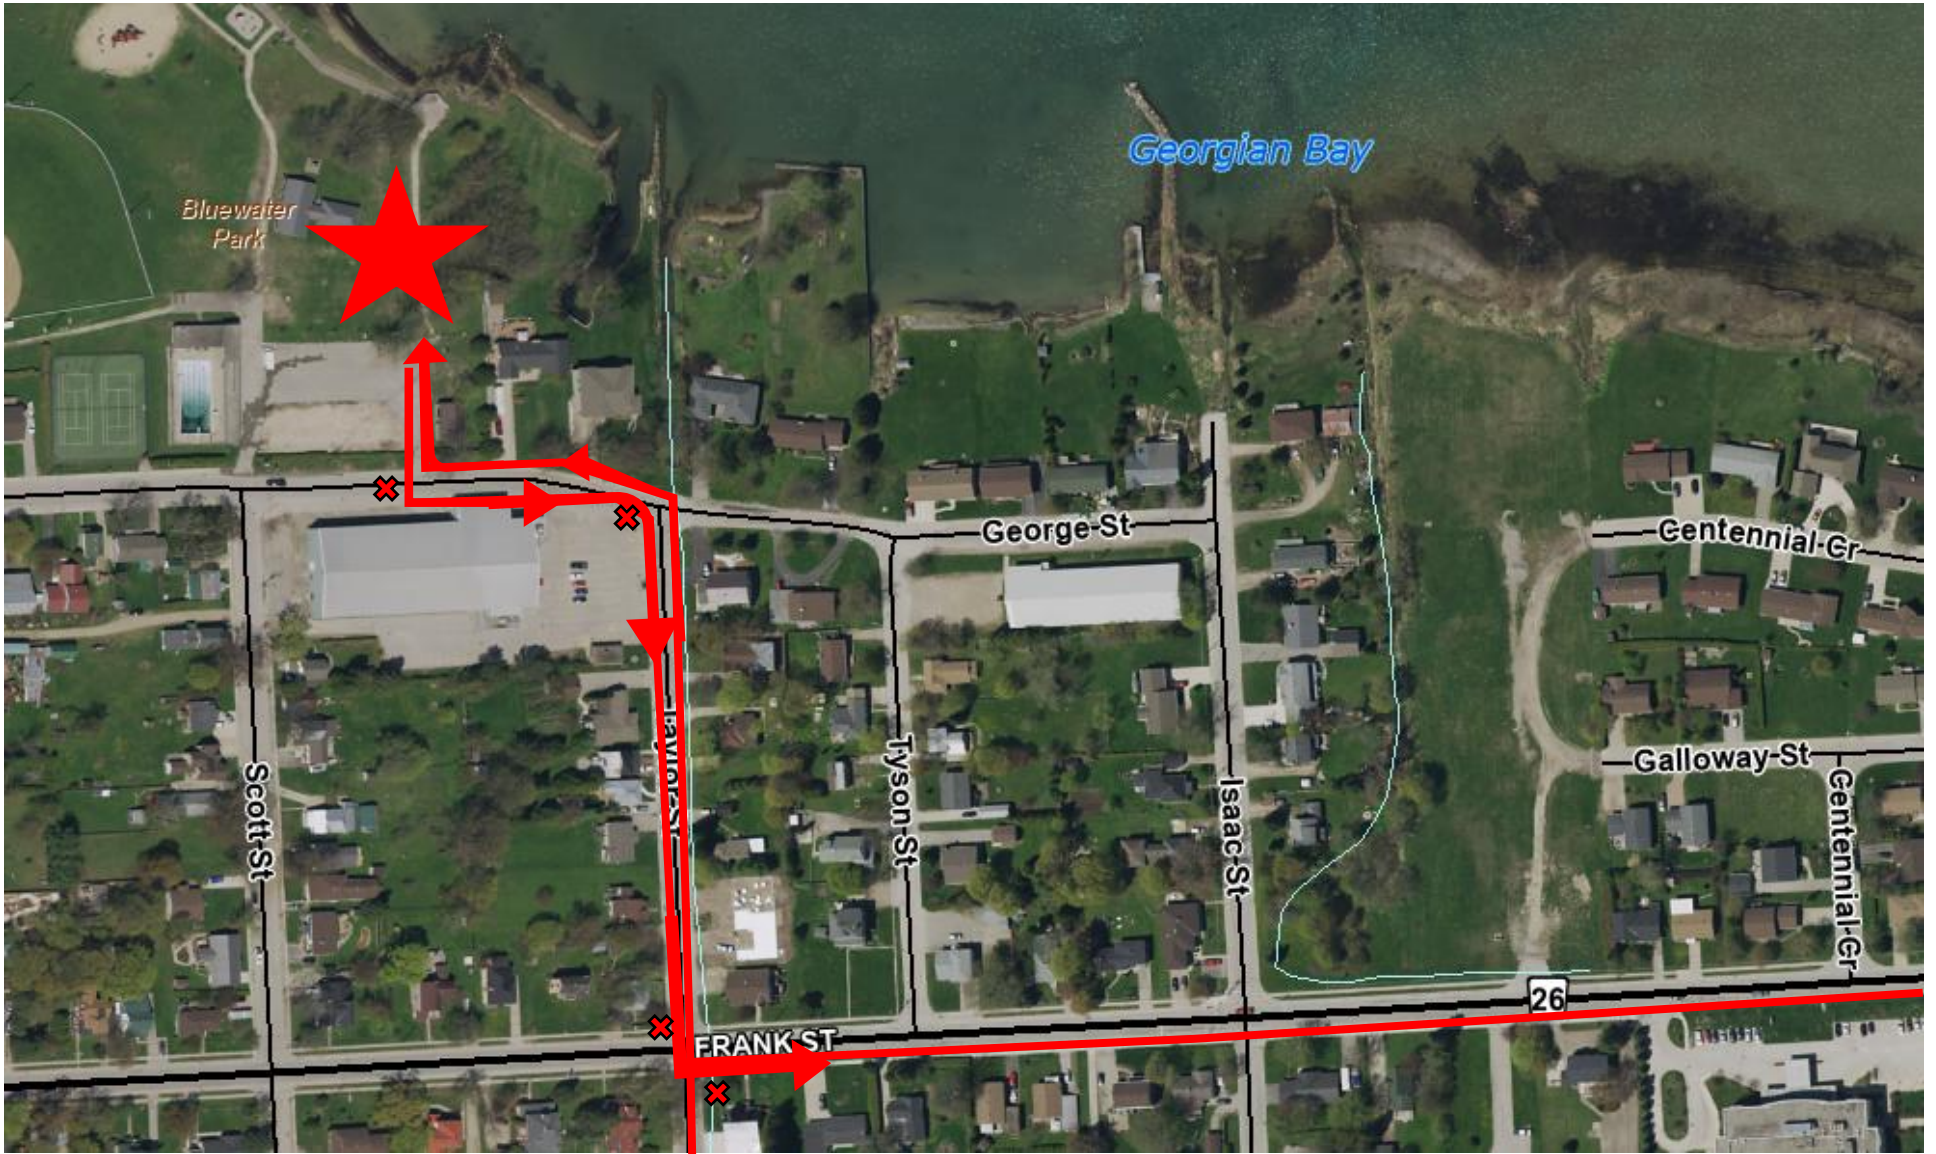

2021 Suntrail Course Duathlon
– First Run and Subaru Sprint
Run

Saturday August 10, 2024

3.4 km

<http://www.gmap-pedometer.com/?r=7599936>

✘ Race Marshal

**Inset: Detail Map of Duathlon Run 1 Start / Finish
(Bluewater Park)**

401 William Street Warton ON

Out to Run 
In from Run 
Transition

BPMR Suntrail Course Bike Ride (22.4km) – Saturday August 10, 2024

Course Link: <http://www.gmap-pedometer.com/?r=7757516>

BPMR Suntrail Course Run – 6.5 KM - Saturday August 10, 2024

<http://www.gmap-pedometer.com/?r=7599934>

Inset: Detail Map of Run Start / Finish (Bluewater Park)

401 William Street Warton ON

Out to Run 
In from Run 
Transition 

 Race Marshal