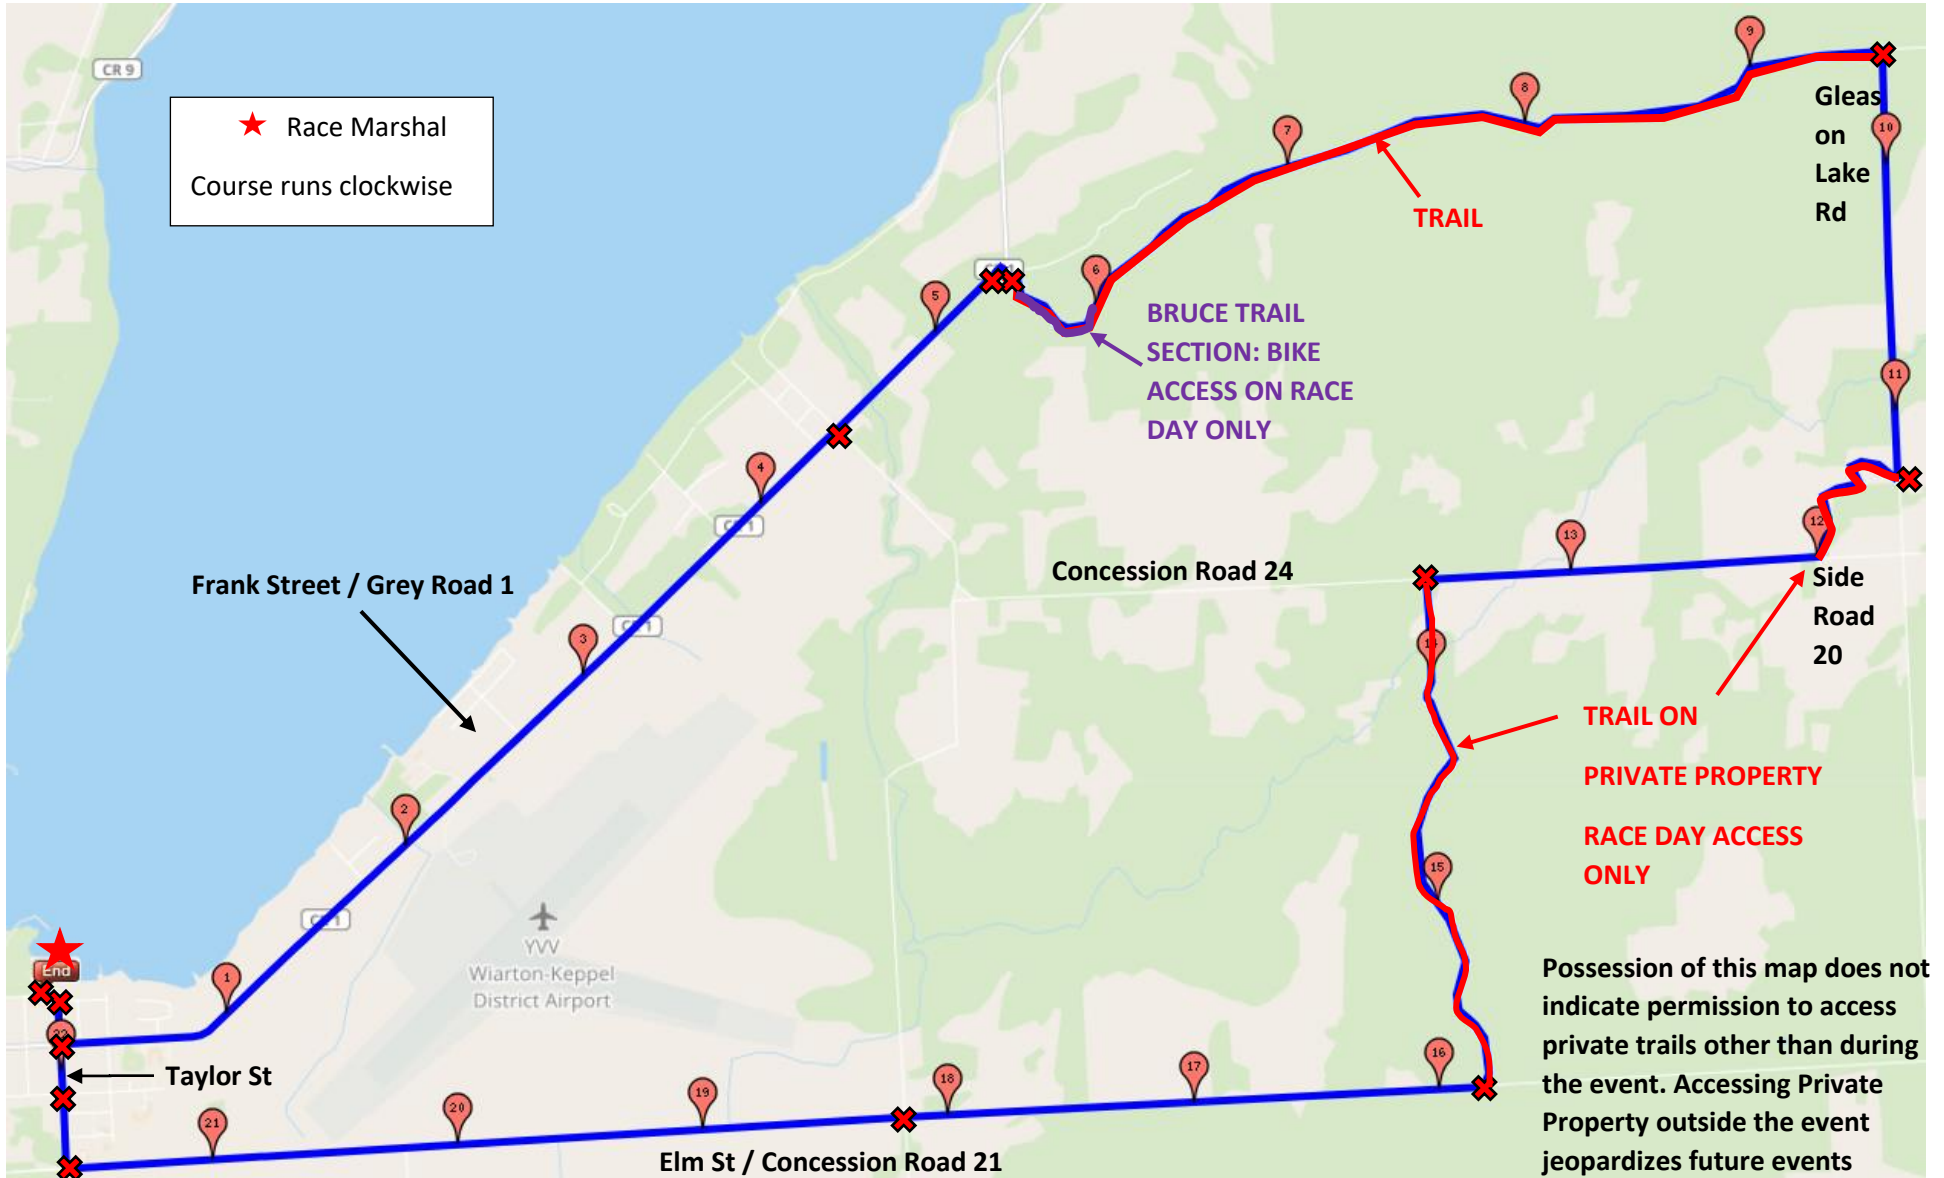

2021 Suntrail Course Duathlon
– First Run and Subaru Sprint
Run

Saturday August 10, 2024

3.4 km

<http://www.gmap-pedometer.com/?r=7599936>

✘ Race Marshal

**Inset: Detail Map of Duathlon Run 1 Start / Finish
(Bluewater Park)**

401 William Street Warton ON

Out to Run 
In from Run 
Transition

BPMR Suntrail Course Bike Ride (22.4km) – Saturday August 10, 2024

Course Link: <http://www.gmap-pedometer.com/?r=7757516>

BPMR Suntrail Course Run – 6.5 KM - Saturday August 10, 2024

<http://www.gmap-pedometer.com/?r=7599934>

Inset: Detail Map of Run Start / Finish (Bluewater Park)

401 William Street Warton ON

Out to Run 
In from Run 
Transition 

 Race Marshal