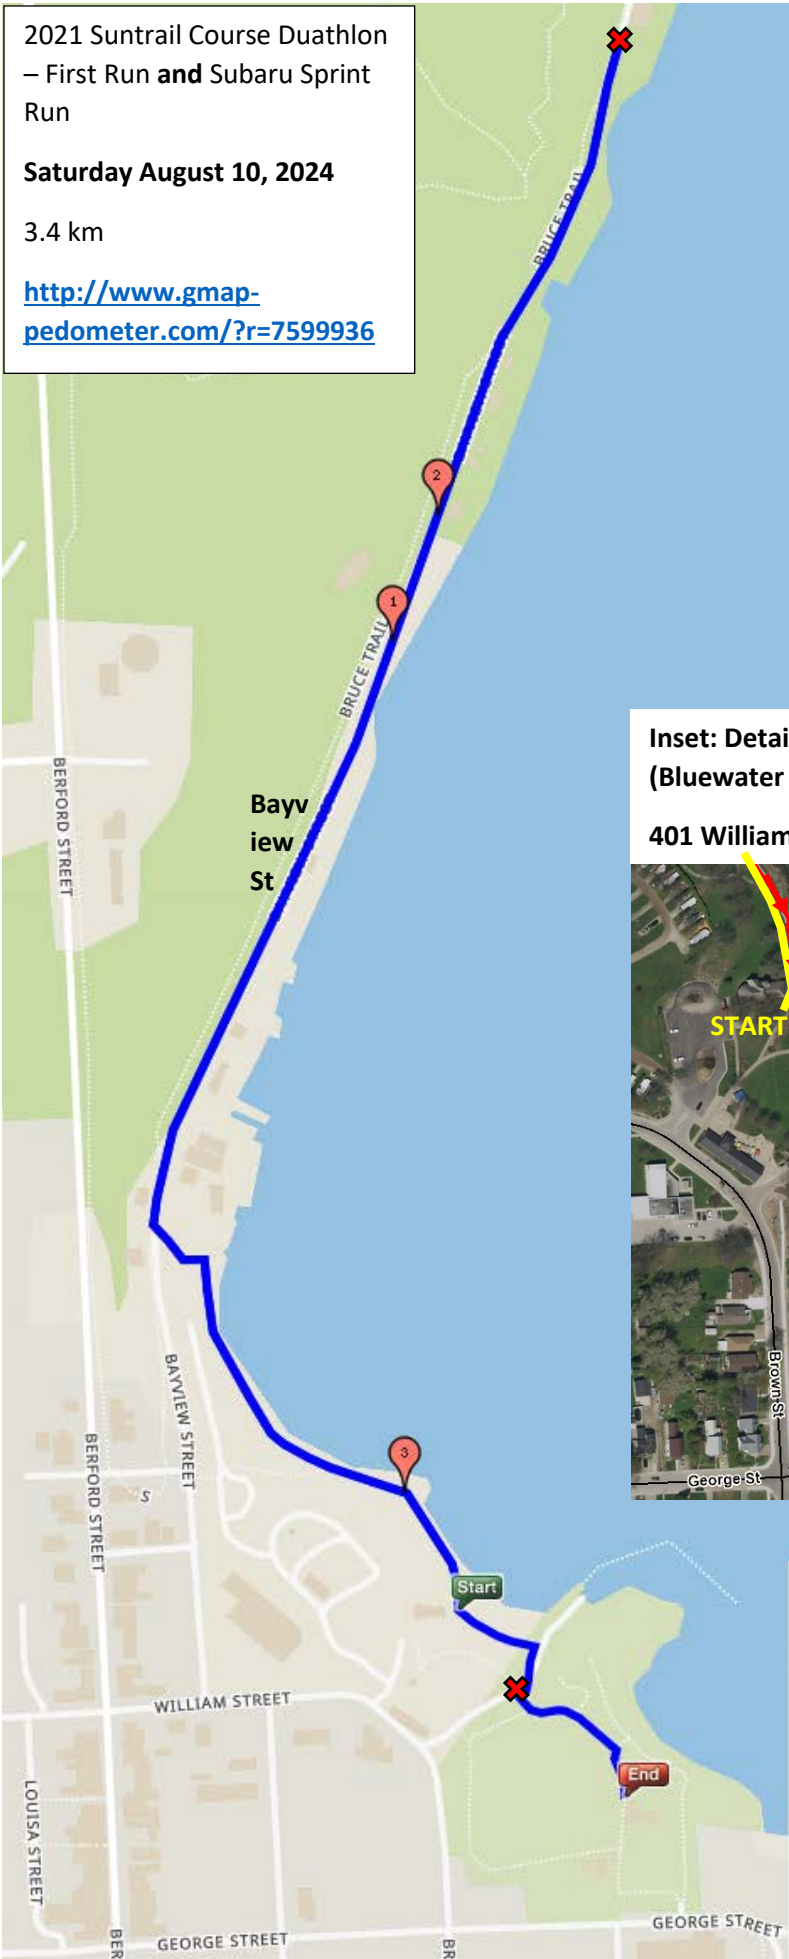

Owen Sound Subaru Sprint Paddle

Pier to Breakwall then bouy turn @ 1k mark then back, come in to the Left of finish lane bouys.

Alternate (south) route is to first bouy on south shore suntrail course route and back.

BPMR Subaru Sprint Course Bike Ride (11.8km) – Saturday August 10, 2024 – Course runs CLOCKWISE

Course: <http://www.gmap-pedometer.com/?r=7757514>

2021 Suntrail Course Duathlon
– First Run and Subaru Sprint
Run

Saturday August 10, 2024

3.4 km

<http://www.gmap-pedometer.com/?r=7599936>

✘ Race Marshal

**Inset: Detail Map of Duathlon Run 1 Start / Finish
(Bluewater Park)**

401 William Street Warton ON

Out to Run 
In from Run 
Transition