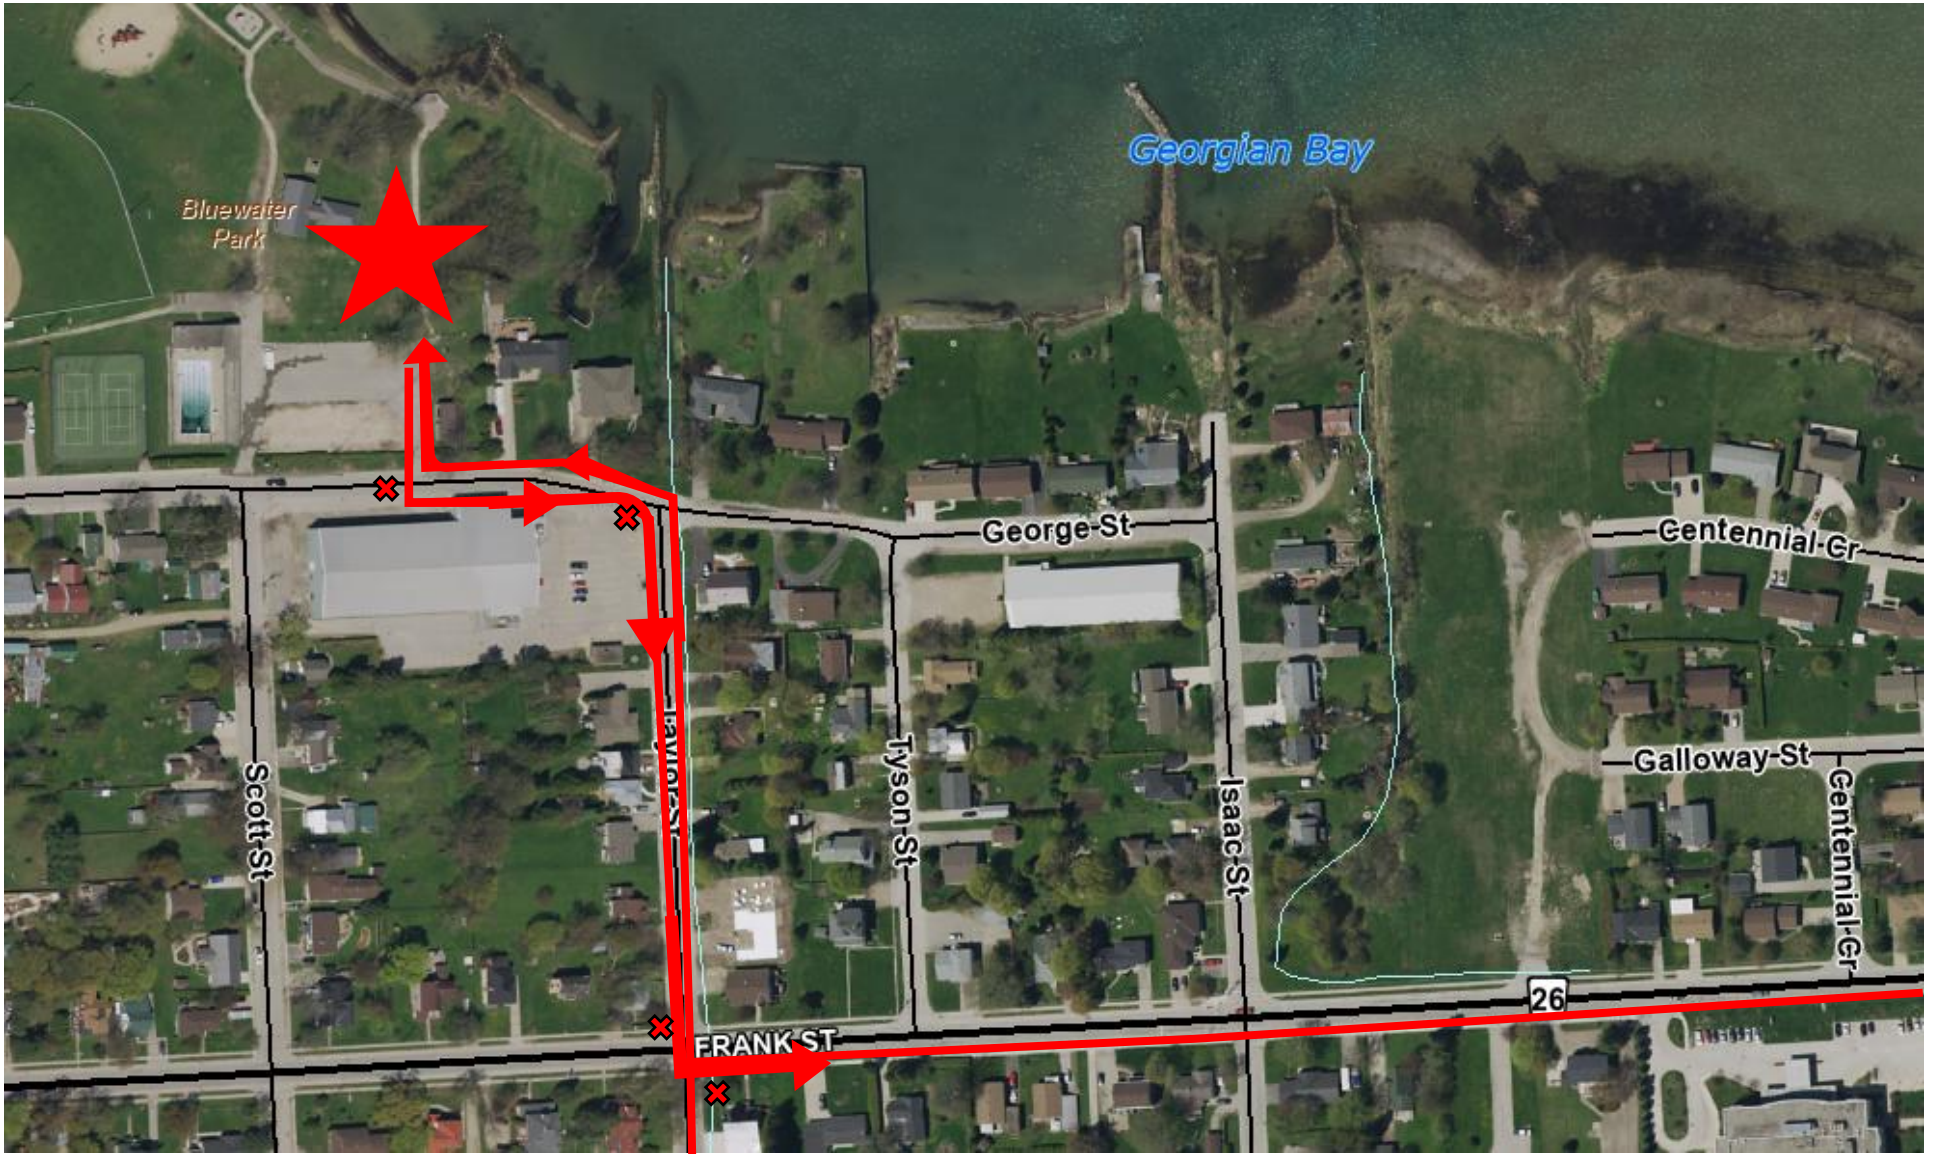

Owen Sound Subaru Sprint Paddle

Pier to Breakwall then bouy turn @ 1k mark then back, come in to the Left of finish lane bouys.

Alternate (south) route is to first bouy on south shore suntrail course route and back.

BPMR Subaru Sprint Course Bike Ride (11.8km) – Saturday August 10, 2024 – Course runs CLOCKWISE

Course: <http://www.gmap-pedometer.com/?r=7757514>

2021 Suntrail Course Duathlon
– First Run and Subaru Sprint
Run

Saturday August 10, 2024

3.4 km

<http://www.gmap-pedometer.com/?r=7599936>

✘ Race Marshal

**Inset: Detail Map of Duathlon Run 1 Start / Finish
(Bluewater Park)**

401 William Street Warton ON

Out to Run 
In from Run 
Transition